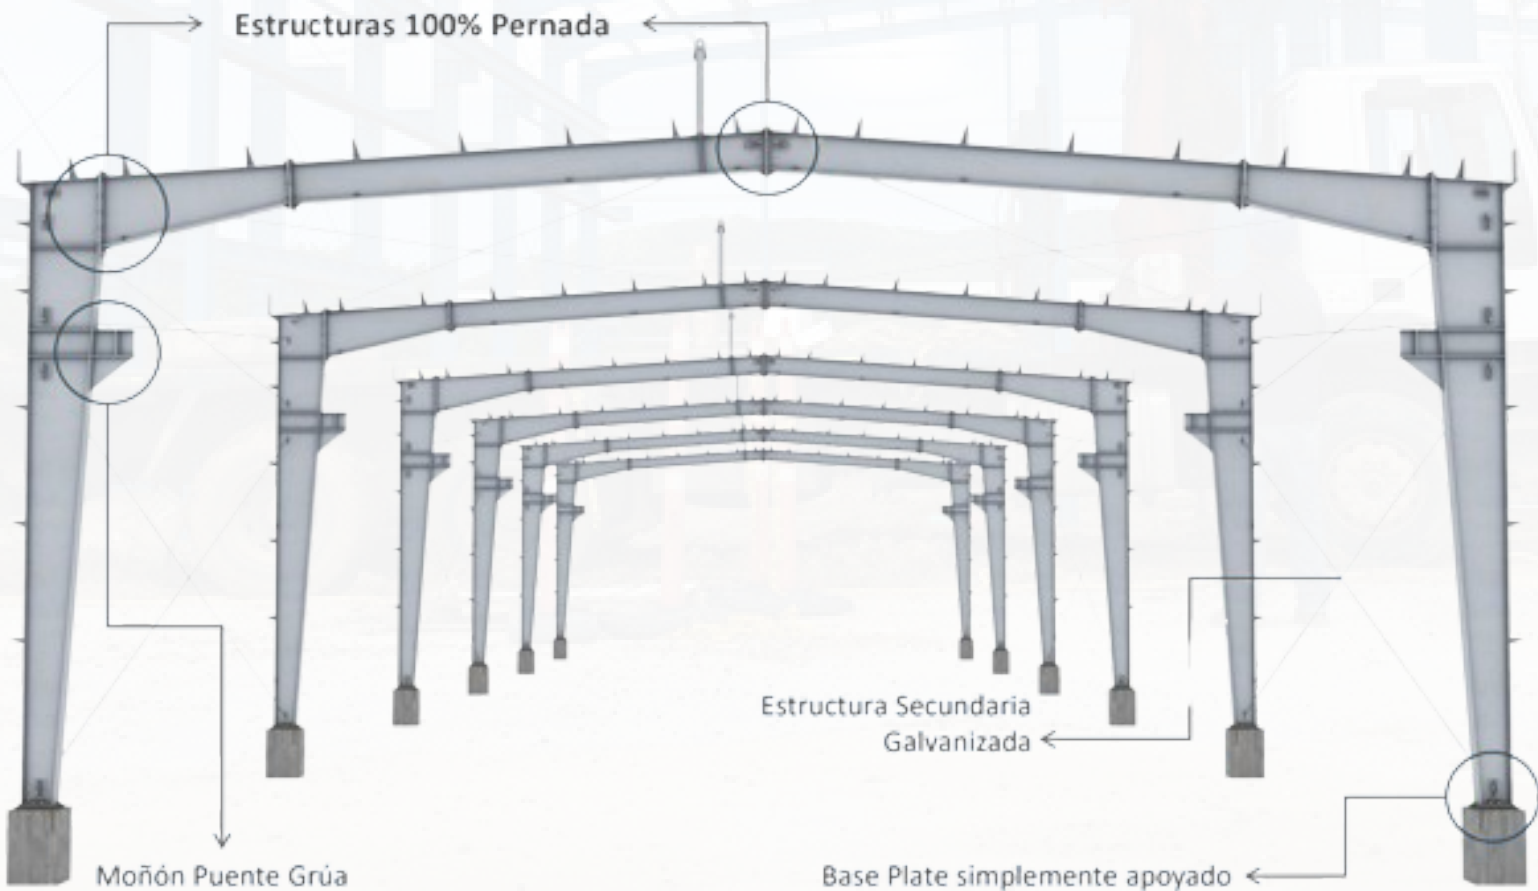

METCON

Metal y Construcción

METALLIC STRUCTURE

Conocimiento, creatividad y visión

about us?

We are a company born as an alternative for the metal-mechanical and construction sector, with national coverage dedicated to the manufacture of construction equipment, assembly parts and metal-mechanical services for the industry in general, supported by trained personnel, cutting-edge technology, and adequate and safe facilities, always seeking efficient use of the company's resources and profitability to provide greater well-being to partners and collaborators

A worker in a blue long-sleeved uniform with 'METCON Metal y Construcción' and 'www.metconcolombia.com' printed on the back, wearing a red hard hat, stands with their back to the camera at a construction site. In the background, a yellow crane is lifting a large metal structure.

CELLAR WITH LATTICE TRUSS

At Metcon Colombia we are experts in the design, manufacture and assembly of metal structures with trusses, supported by the best technology and highly qualified personnel.

INDUSTRIAL PERGOLAS